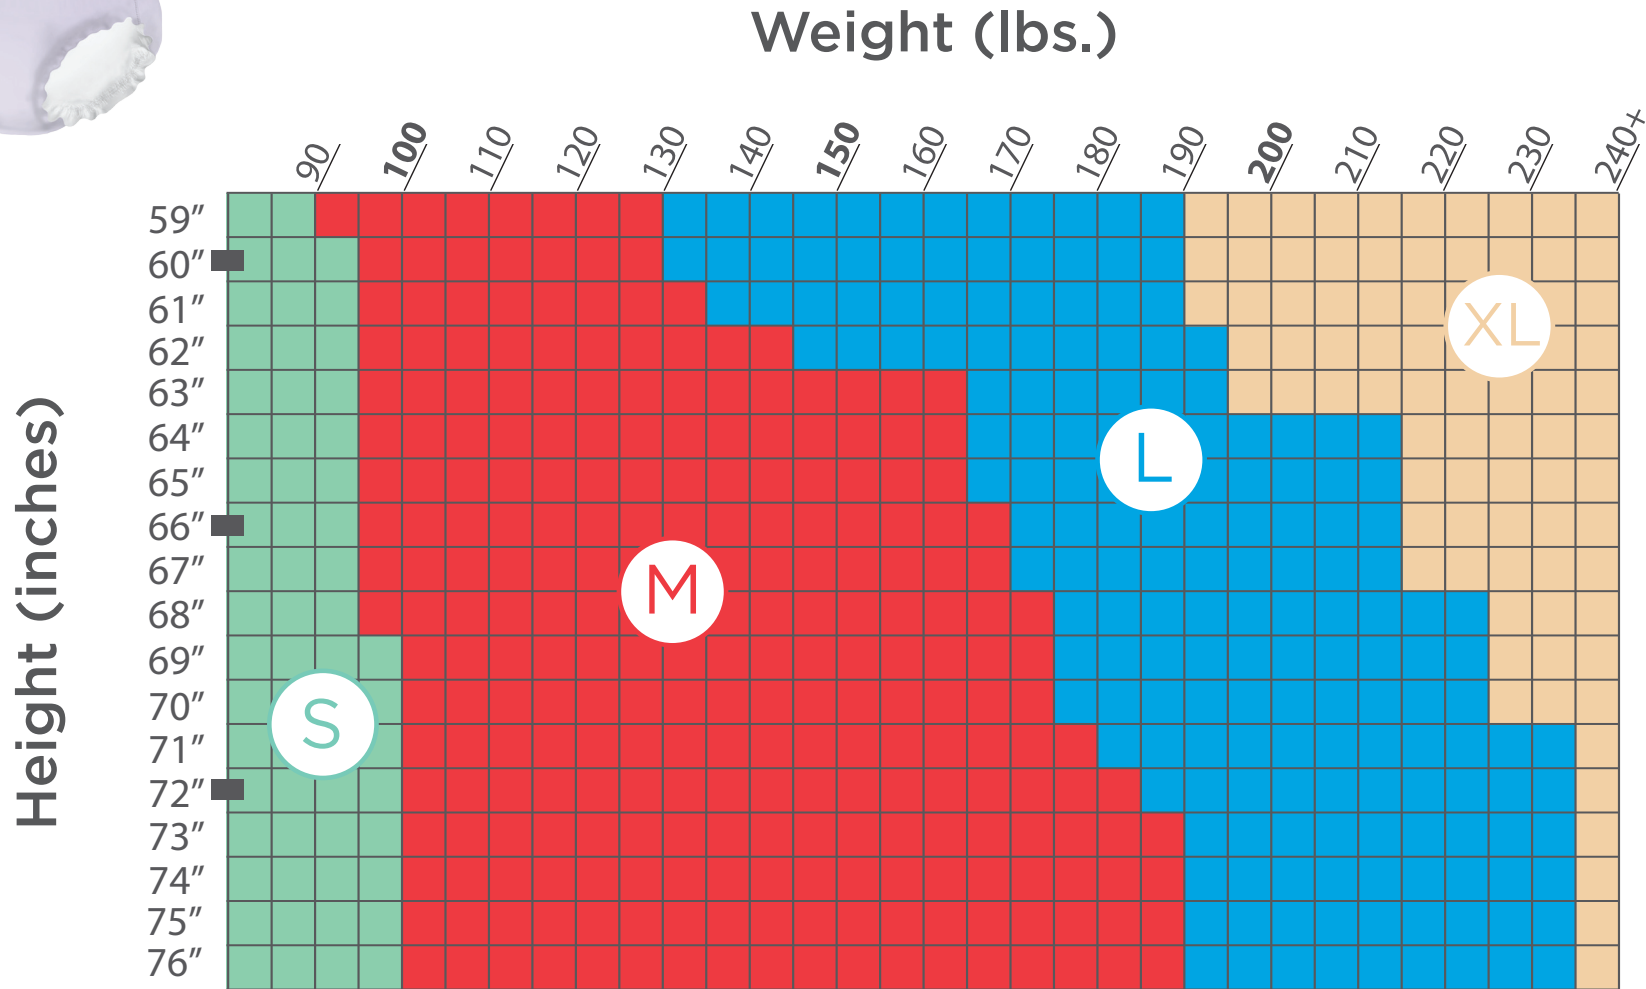

UNDERWEAR FOR WOMEN HEIGHT & WEIGHT SIZING CHART

Height Conversion Key					
59"=4'11"	62"=5'2"	65"=5'5"	68"=5'8"	71"=5'11"	74"=6'2"
60"=5'0"	63"=5'3"	66"=5'6"	69"=5'9"	72"=6'0"	75"=6'3"
61"=5'1"	64"=5'4"	67"=5'7"	70"=5'10"	73"=6'1"	76"=6'4"

UNDERWEAR FOR MEN HEIGHT & WEIGHT SIZING CHART

59"=4'11"	62"=5'2"	65"=5'5"	68"=5'8"	71"=5'11"	74"=6'2"
60"=5'0"	63"=5'3"	66"=5'6"	69"=5'9"	72"=6'0"	75"=6'3"
61"=5'1"	64"=5'4"	67"=5'7"	70"=5'10"	73"=6'1"	76"=6'4"