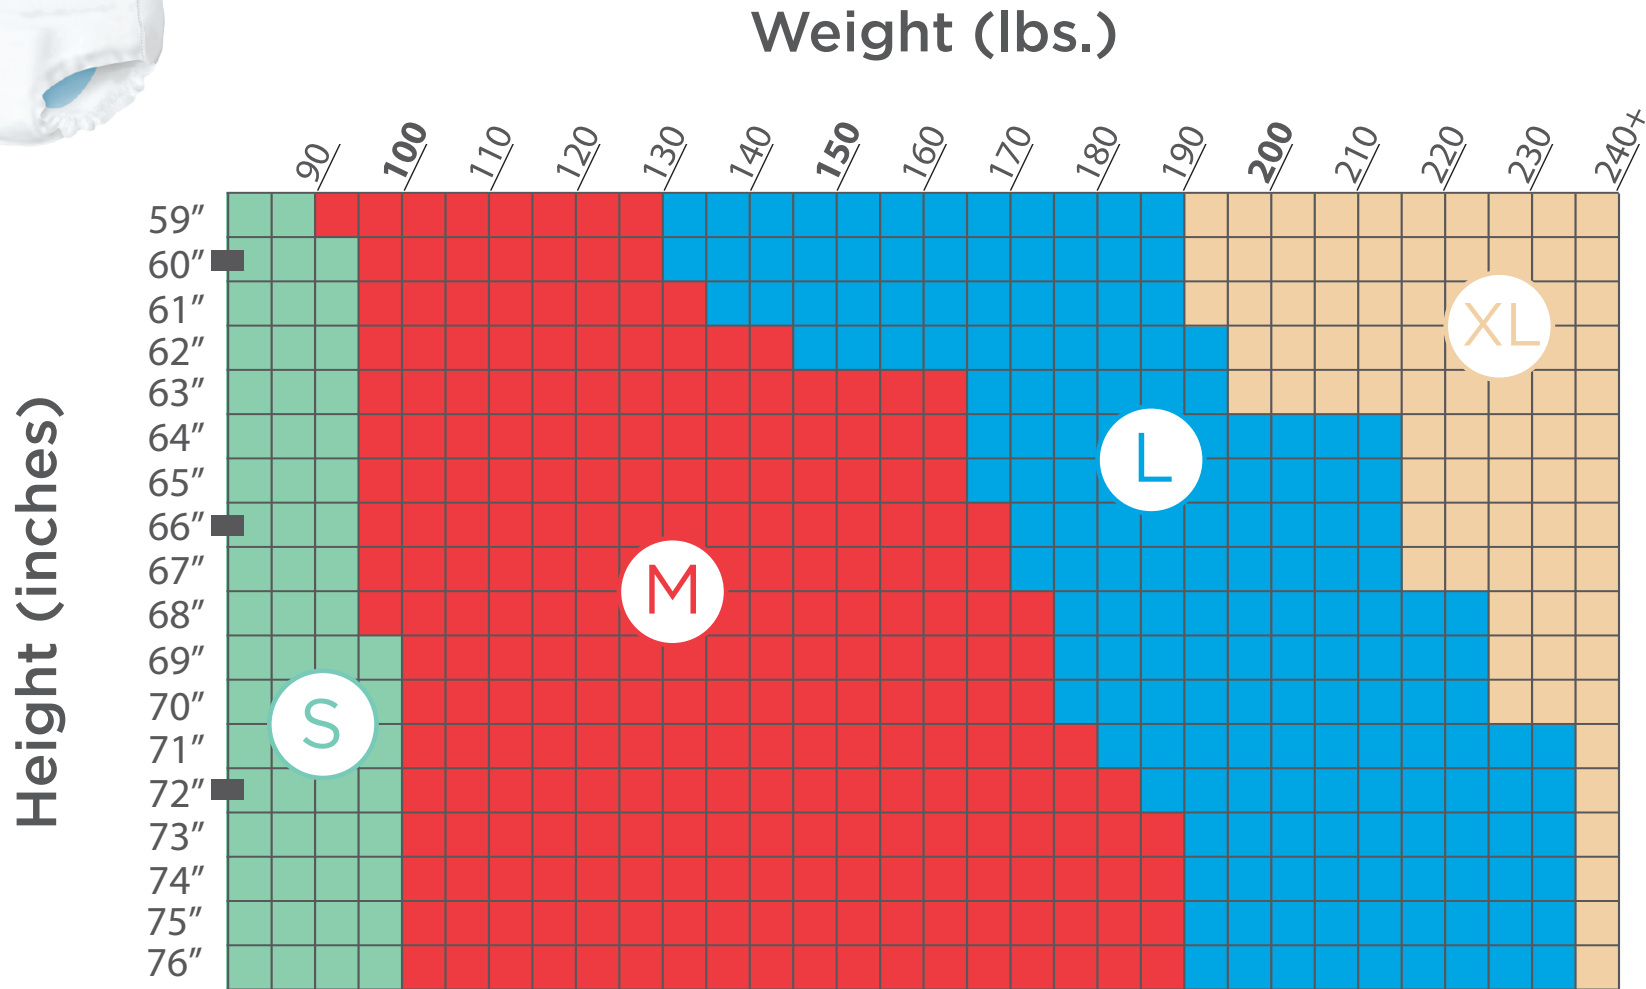

UNDERWEAR FOR WOMEN HEIGHT & WEIGHT SIZING CHART

Height Conversion Key					
59"=4'11"	62"=5'2"	65"=5'5"	68"=5'8"	71"=5'11"	74"=6'2"
60"=5'0"	63"=5'3"	66"=5'6"	69"=5'9"	72"=6'0"	75"=6'3"
61"=5'1"	64"=5'4"	67"=5'7"	70"=5'10"	73"=6'1"	76"=6'4"

UNDERWEAR FOR MEN HEIGHT & WEIGHT SIZING CHART

59"=4'11"	62"=5'2"	65"=5'5"	68"=5'8"	71"=5'11"	74"=6'2"
60"=5'0"	63"=5'3"	66"=5'6"	69"=5'9"	72"=6'0"	75"=6'3"
61"=5'1"	64"=5'4"	67"=5'7"	70"=5'10"	73"=6'1"	76"=6'4"